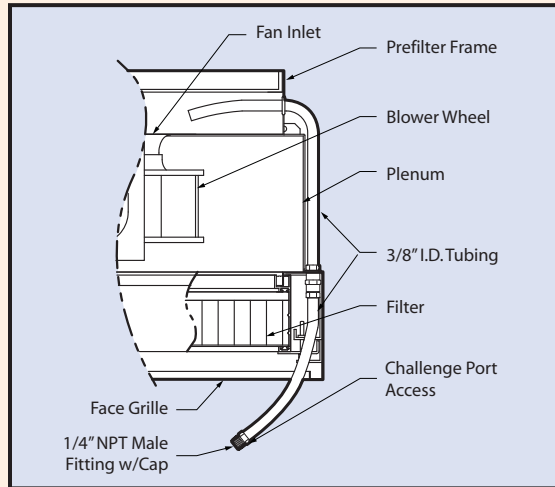

Roomside Speed Control, Aerosol Port and Static Control

Roomside Variable Speed Control

Model No.	Description
19933	GS Style Unit 110V, 60hz
19934	GS Style Unit 208-230V, 50/60hz
19935	GS Style Unit 277V, 60hz

NOTE: Use of roomside variable speed control negates UL listing.

Aerosol Port in GS Units

Model No.	Description
19708	Aerosol port to fan inlet

Static Control Package for GS Units
(Static Pulse Box Controller is prewired and installed in 4ft. GS Unit)