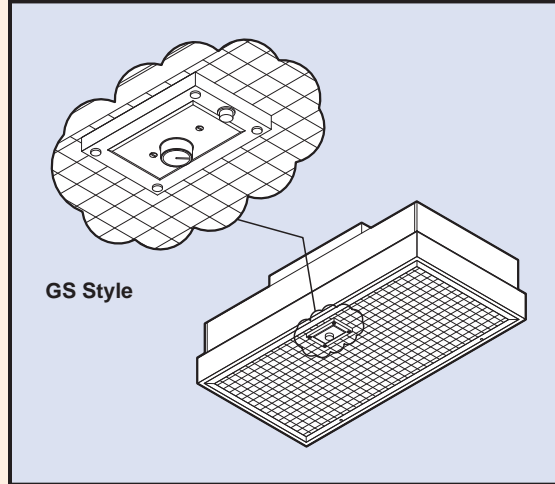

Roomside Speed Control, Aerosol Port and Static Control

Roomside Variable Speed Control

Model No.	Description
19933	GS Style Unit 110V, 60hz
19934	GS Style Unit 208-230V, 50/60hz
19935	GS Style Unit 277V, 60hz

NOTE: Use of roomside variable speed control negates UL listing.

Aerosol Port in GS Units

Model No.	Description
19708	Aerosol port to fan inlet

Static Control Package for GS Units
(Static Pulse Box Controller is prewired and installed in 4ft. GS Unit)