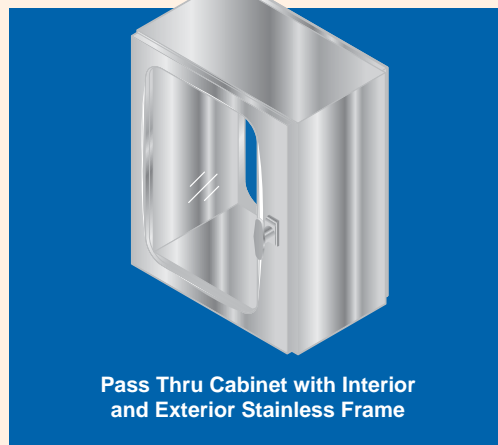

Built to Order Pass Thru Cabinets

**Stainless Steel Pass Thru
w/One Inward Swinging
Door Set**

**Stainless Steel
Pass Thru
w/Perforated Shelf**

**Stainless Steel
Corner Pass Thru**

Built to Order Pass Thru Cabinets

Multiple Pass Thru Cabinets

Pass Thru Cabinet
For Flush Wall Mount

Pass Thru Cabinet with Interior
and Exterior Stainless Frame

Pass Thru Cabinet for Lab Cart
Access at Floor Level

Pass Thru Cabinet w/(2) Shelves
and Laminated Frame