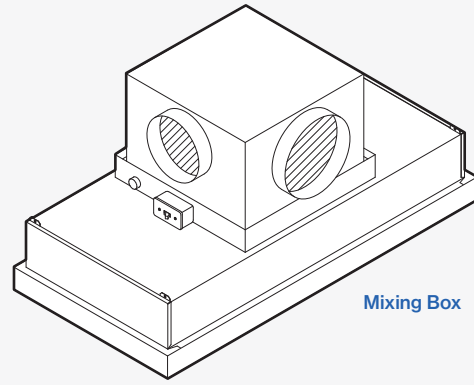

* Two required for SAM 26 models, * Add 1-1/2" to total height of unit

Side Load Prefilter with Duct Collar (Allows the Prefilter to be changed from the side when space is limited)

| Model No. | Description |
|-----------|-------------------------------------------------------------------------------|
| 19952 | Side Load Prefilter Frame with 10" Duct Collar Adapter with galvanized finish |
| 19953 | Side Load Prefilter Frame with 12" Duct Collar Adapter with galvanized finish |

* Two required for SAM 26 models, * Add 1-1/2" to total height of unit

Ideal In Areas
Where Space
is Limited

**Air Conditioning
Mixing Box**

Mixing Box

Air Conditioning Mixing Box
(Allows Conditioned Air Connection to SAM Unit)