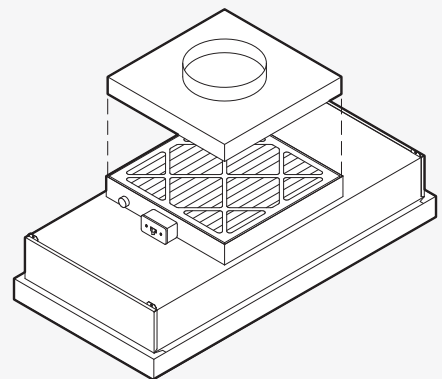

Top Load Duct Collar Adapters (Allows the Prefilter to be changed from the top)

| Model No. | Description |
|-----------|----------------------------------------------------------------------|
| 19955 | Top Load Adapter with 10" Duct Collar Adapter with galvanized finish |
| 19956 | Top Load Adapter with 12" Duct Collar Adapter with galvanized finish |

* Two required for SAM 26 models, * Add 1-1/2" to total height of unit

Side Load Prefilter with Duct Collar (Allows the Prefilter to be changed from the side when space is limited)

| Model No. | Description |
|-----------|-------------------------------------------------------------------------------|
| 19952 | Side Load Prefilter Frame with 10" Duct Collar Adapter with galvanized finish |
| 19953 | Side Load Prefilter Frame with 12" Duct Collar Adapter with galvanized finish |

* Two required for SAM 26 models, * Add 1-1/2" to total height of unit

Ideal In Areas
Where Space
is Limited

**Air Conditioning
Mixing Box**

Mixing Box

Air Conditioning Mixing Box
(Allows Conditioned Air Connection to SAM Unit)