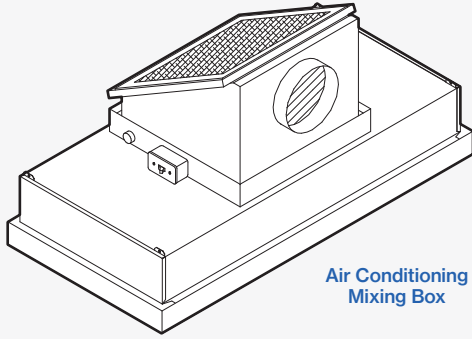

* Two required for SAM 26 models, * Add 1-1/2" to total height of unit

Side Load Prefilter with Duct Collar (Allows the Prefilter to be changed from the side when space is limited)

| Model No. | Description |
|-----------|-------------------------------------------------------------------------------|
| 19952 | Side Load Prefilter Frame with 10" Duct Collar Adapter with galvanized finish |
| 19953 | Side Load Prefilter Frame with 12" Duct Collar Adapter with galvanized finish |

* Two required for SAM 26 models, * Add 1-1/2" to total height of unit

Ideal In Areas
Where Space
is Limited

**Air Conditioning
Mixing Box**

Mixing Box

Air Conditioning Mixing Box
(Allows Conditioned Air Connection to SAM Unit)