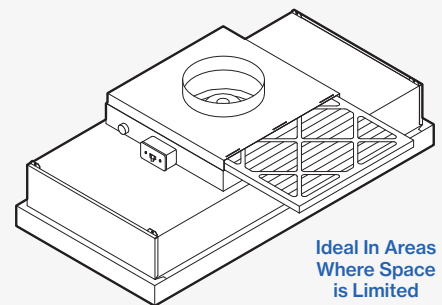

* Two required for SAM 26 models, * Add 1-1/2" to total height of unit

Side Load Prefilter with Duct Collar (Allows the Prefilter to be changed from the side when space is limited)

| Model No. | Description |
|-----------|-------------------------------------------------------------------------------|
| 19952 | Side Load Prefilter Frame with 10" Duct Collar Adapter with galvanized finish |
| 19953 | Side Load Prefilter Frame with 12" Duct Collar Adapter with galvanized finish |

* Two required for SAM 26 models, * Add 1-1/2" to total height of unit

Ideal In Areas
Where Space
is Limited

**Air Conditioning
Mixing Box**

Mixing Box

Air Conditioning Mixing Box
(Allows Conditioned Air Connection to SAM Unit)