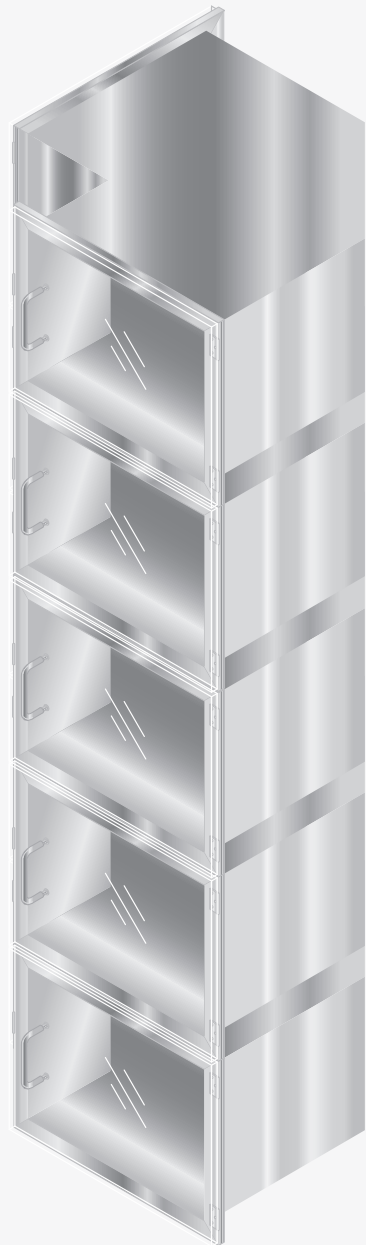

Product Data and Specifications

**Stainless Steel Pass Thru w/
One Inward Swinging Door Set**

Stainless Steel Pass Thru w/Perforated Shelf

Stainless Steel Corner Pass Thru

Multiple Pass Thru Cabinets

Pass Thru Cabinet For Flush Wall Mount

Pass Thru Cabinet with Interior and Exterior Stainless Frame

Pass Thru Cabinet for Lab Cart Access at Floor Level

Pass Thru Cabinet w/(2) Shelves and Laminated Frame