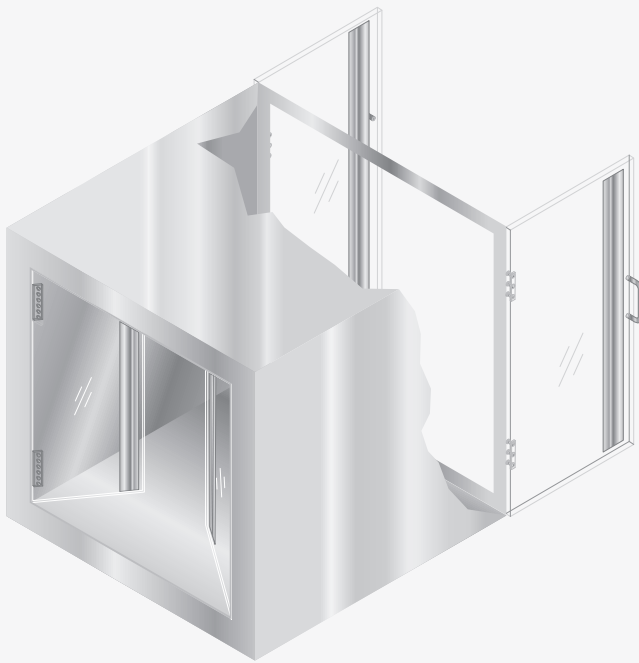

Product Data and Specifications

**Stainless Steel Pass Thru w/
One Inward Swinging Door Set**

Stainless Steel Pass Thru w/Perforated Shelf

Stainless Steel Corner Pass Thru

Multiple Pass Thru Cabinets

Pass Thru Cabinet For Flush Wall Mount

Pass Thru Cabinet with Interior and Exterior Stainless Frame

Pass Thru Cabinet for Lab Cart Access at Floor Level

Pass Thru Cabinet w/(2) Shelves and Laminated Frame