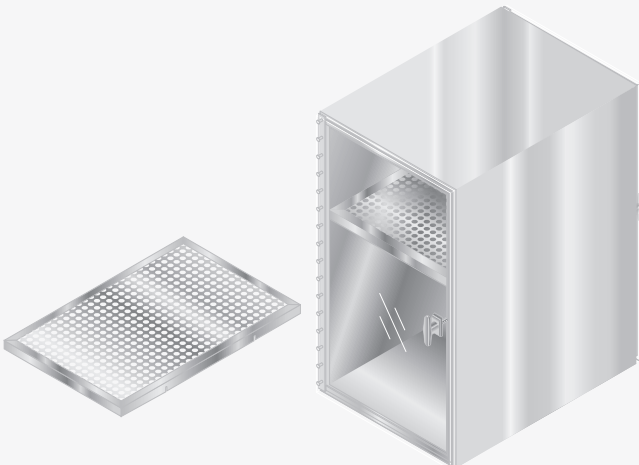

Product Data and Specifications

**Stainless Steel Pass Thru w/
One Inward Swinging Door Set**

Stainless Steel Pass Thru w/Perforated Shelf

Stainless Steel Corner Pass Thru

Multiple Pass Thru Cabinets

Pass Thru Cabinet For Flush Wall Mount

Pass Thru Cabinet with Interior and Exterior Stainless Frame

Pass Thru Cabinet for Lab Cart Access at Floor Level

Pass Thru Cabinet w/(2) Shelves and Laminated Frame