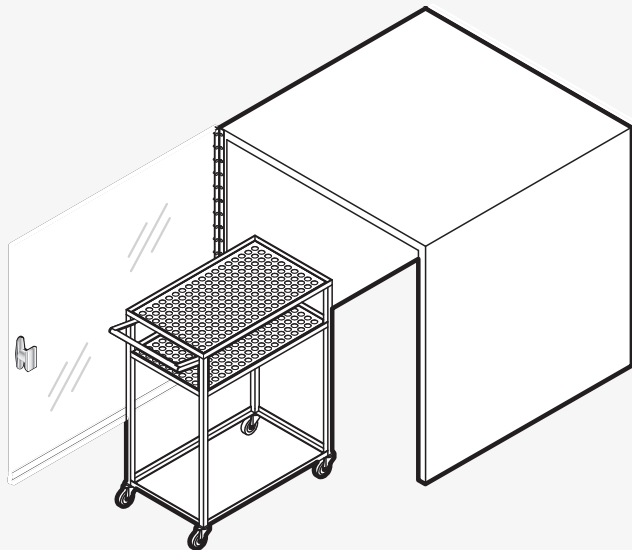

Product Data and Specifications

**Stainless Steel Pass Thru w/
One Inward Swinging Door Set**

Stainless Steel Pass Thru w/Perforated Shelf

Stainless Steel Corner Pass Thru

Multiple Pass Thru Cabinets

Pass Thru Cabinet For Flush Wall Mount

Pass Thru Cabinet with Interior and Exterior Stainless Frame

Pass Thru Cabinet for Lab Cart Access at Floor Level

Pass Thru Cabinet w/(2) Shelves and Laminated Frame