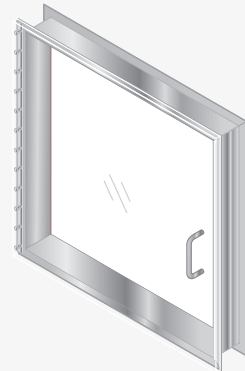

Product Data and Specifications

**Stainless Steel Pass Thru w/
One Inward Swinging Door Set**

Stainless Steel Pass Thru w/Perforated Shelf

Stainless Steel Corner Pass Thru

Multiple Pass Thru Cabinets

Pass Thru Cabinet For Flush Wall Mount

Pass Thru Cabinet with Interior and Exterior Stainless Frame

Pass Thru Cabinet for Lab Cart Access at Floor Level

Pass Thru Cabinet w/(2) Shelves and Laminated Frame