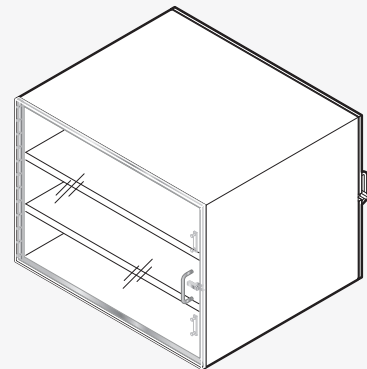

Product Data and Specifications

**Stainless Steel Pass Thru w/
One Inward Swinging Door Set**

Stainless Steel Pass Thru w/Perforated Shelf

Stainless Steel Corner Pass Thru

Multiple Pass Thru Cabinets

Pass Thru Cabinet For Flush Wall Mount

Pass Thru Cabinet with Interior and Exterior Stainless Frame

Pass Thru Cabinet for Lab Cart Access at Floor Level

Pass Thru Cabinet w/(2) Shelves and Laminated Frame