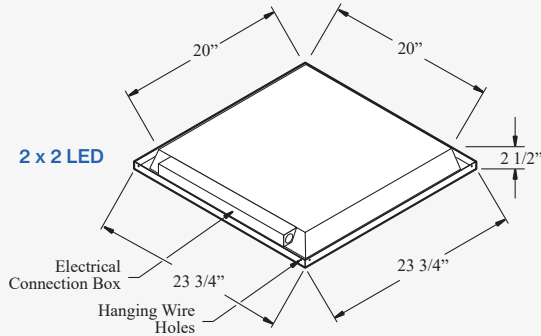

Lens Frame and Lens

LED Lights Fit These CRI T-Grid Systems

CRI 1 1/2" Cleanroom Grid
24" x 48" o.c.

CRI 2" HD Structural Grid
24 1/2" x 48 1/2" o.c.

CRI 2" Walkable Grid
24 1/2" x 48 1/2" o.c.

Consult with factory when using 2" HD Grid or 2" Walkable Grid on 2'x 4' centers.