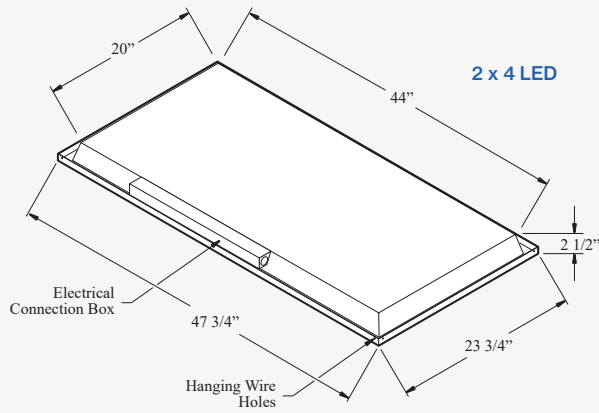

Lens Frame and Lens

LED Lights Fit These CRI T-Grid Systems

Consult with factory when using 2" HD Grid or 2" Walkable Grid on 2'x 4' centers.

Ordering Information

Part No.	Nominal Size	Voltage	Power Draw	Delivered Lumens (Lm)	System Efficacy (Lm/W)	Correlated Color Temp (K)	Color Rendering Index (CRI)
148541	2 x 2	120V - 277V	28 watts	3386	130.2	4890	83
148540	2 x 4	120V - 277V	46 watts	4771	132.3	4890	83
Other sizes available (special order)							
703902	Optional 8' Power Cord 110V-120V Only						
Emergency Battery Pack