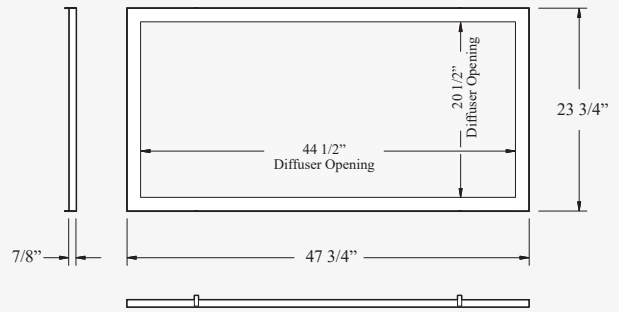

Lens Frame and Lens

LED Lights Fit These CRI T-Grid Systems

CRI 1 1/2" Cleanroom Grid
24" x 48" o.c.

CRI 2" HD Structural Grid
24 1/2" x 48 1/2" o.c.

CRI 2" Walkable Grid
24 1/2" x 48 1/2" o.c.

Consult with factory when using 2" HD Grid or 2" Walkable Grid on 2'x 4' centers.

Ordering Information

Part No.	Nominal Size	Voltage	Power Draw	Delivered Lumens (Lm)	System Efficacy (Lm/W)	Correlated Color Temp (K)	Color Rendering Index (CRI)
148541	2 x 2	120V - 277V	28 watts	3386	130.2	4890	83
148540	2 x 4	120V - 277V	46 watts	4771	132.3	4890	83
Other sizes available (special order)							
703902	Optional 8' Power Cord 110V-120V Only						
Emergency Battery Pack							