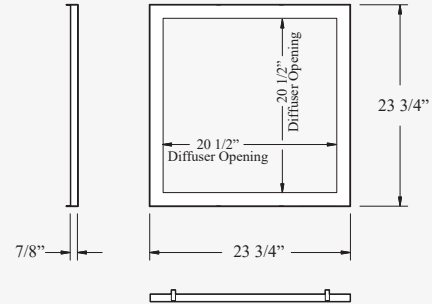

Lens Frame and Lens

LED Lights Fit These CRI T-Grid Systems

CRI 1 1/2" Cleanroom Grid
24" x 48" o.c.

CRI 2" HD Structural Grid
24 1/2" x 48 1/2" o.c.

CRI 2" Walkable Grid
24 1/2" x 48 1/2" o.c.

Consult with factory when using 2" HD Grid or 2" Walkable Grid on 2'x 4' centers.

Ordering Information

Part No.	Nominal Size	Voltage	Power Draw	Delivered Lumens (Lm)	System Efficacy (Lm/W)	Correlated Color Temp (K)	Color Rendering Index (CRI)
148541	2 x 2	120V - 277V	28 watts	3386	130.2	4890	83
148540	2 x 4	120V - 277V	46 watts	4771	132.3	4890	83
Other sizes available (special order)							
703902	Optional 8' Power Cord 110V-120V Only						
Emergency Battery Pack							