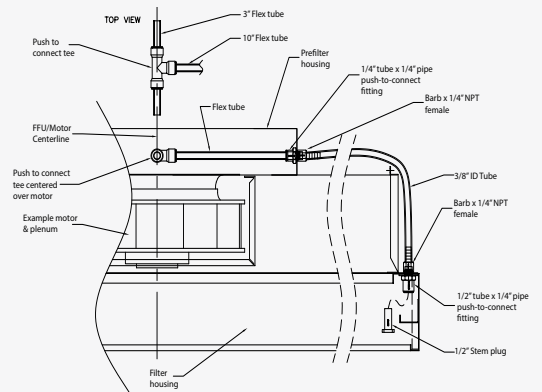

Aerosol Port in GS Units

Model No.	Description
19740	Aerosol Port to Fan Inlet and Sample Port to Plenum (2x4 Shown)

Static Control Package for GS Units

Model No.	Description
19750	115V, 60hz, 2' Models
19755	208-230V, 50/60Hz, 2' Models
19750	115V, 60hz, 4' Models
19751	208-230V, 50/60Hz, 4' Models
19752	115V, 60hz, 6' Models
19753	208-230V, 50/60Hz, 6' Models

NOTE: Use of Static control negates UL listing.

RSSC Example

AIP/SP Example

Static Control