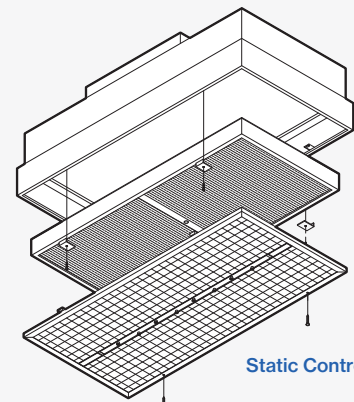

Aerosol Port in GS Units

Model No.	Description
19740	Aerosol Port to Fan Inlet and Sample Port to Plenum (2x4 Shown)

Static Control Package for GS Units

Model No.	Description
19750	115V, 60hz, 2' Models
19755	208-230V, 50/60Hz, 2' Models
19750	115V, 60hz, 4' Models
19751	208-230V, 50/60Hz, 4' Models
19752	115V, 60hz, 6' Models
19753	208-230V, 50/60Hz, 6' Models

NOTE: Use of Static control negates UL listing.

RSSC Example

AIP/SP Example

Static Control